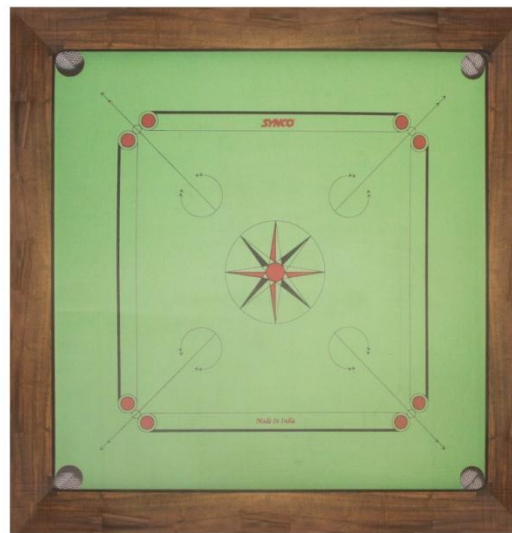

Packaging :- Colored Carton