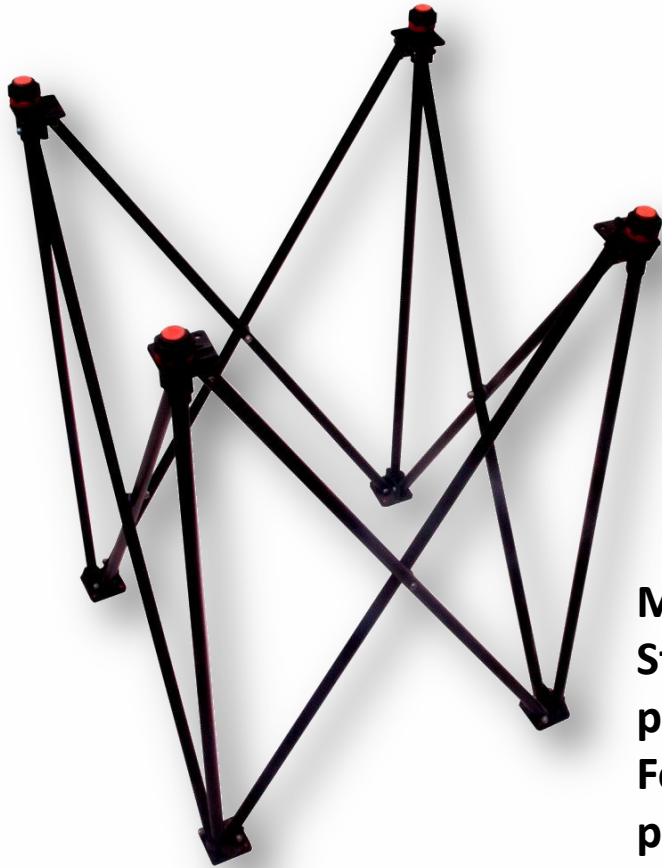

# EXECUTIVE CARROM COVER

**Consists of :**

**Carrom Pocket**

**Coin & Striker Pocket**

**Carrom Stand Pocket**

--	--	--

# CARROM BOARD STAND

23

**Material Used : Steel & Iron**  
**Stand Color: Black rust free paint**  
**Feature:- foldable and portable**

**Carrom Stand**

This Stand can take load of 3 carrom boards together.