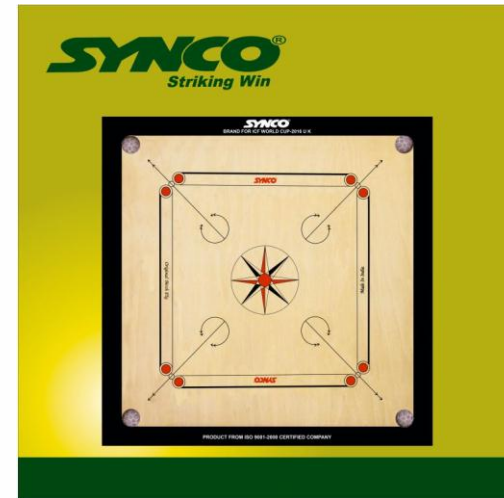

Packaging :- Colored Carton