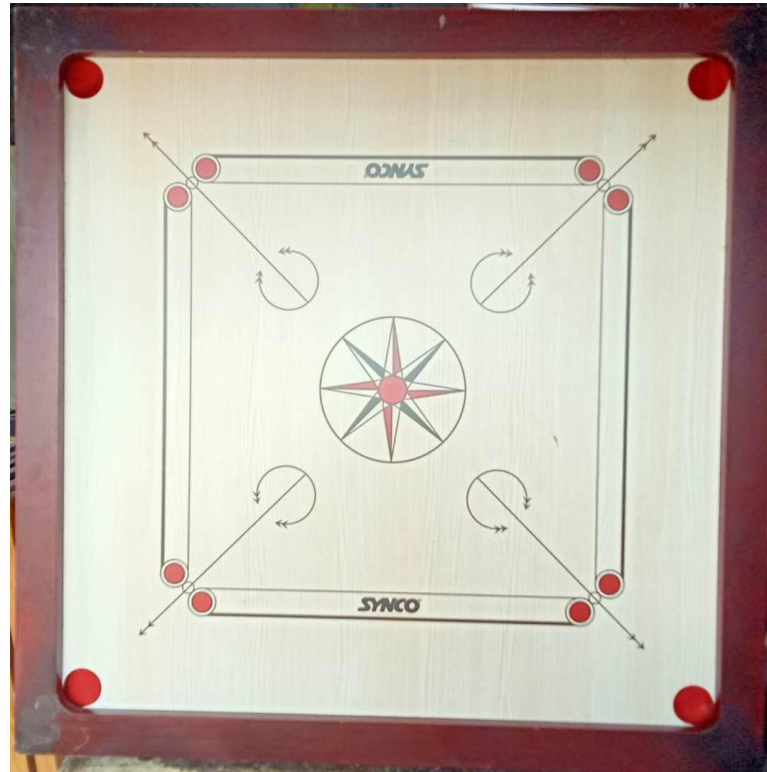

Brand	Eco Series - YOUTH		
Frame Size	2" x 1.5"	Ply size	Ply 4mm
Playing Surface	Full size	Ply Type	MDF PLY