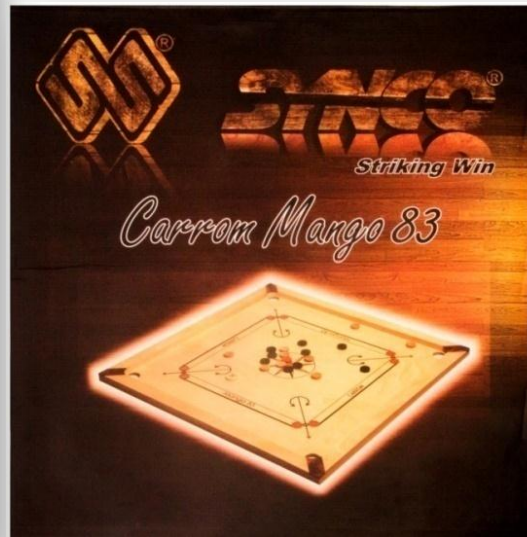

# PRACTICE SERIES CARROM BOARD

Packaging :- Colored Carton

<p><b>Brand</b></p>	<p><b>Kids Master, Speedway super , Speedway</b></p>		
<p><b>Frame Size</b></p>	<p><b>2" x 1.5"</b></p>	<p><b>Ply Sizes</b></p>	<p><b>Ply4mm, 6mm, 8mm</b></p>
<p><b>Playing Surface</b></p>	<p><b>Full Size</b></p>	<p><b>Ply Type</b></p>	<p><b>Imported / Indian</b></p>

# GREEN CARROM CHAMPION GENIUS

Packaging :- Colored Carton

<b>Brand</b>	Champion		
<b>Frame Size</b>	3" x 2"	<b>Ply Sizes</b>	20mm
<b>Playing Surface</b>	29" x 29"	<b>Ply Type</b>	English Birch

# MANGO SERIES CARROM BOARD

Packaging :- Colored Carton

<b>Brand</b>	Mango 83		
<b>Frame Size</b>	2" x 1.5"	<b>Ply Sizes</b>	8mm
<b>Playing Surface</b>	29" x 29"	<b>Ply Type</b>	Indian

# MANGO SERIES CARROM BOARD

Packaging :- Colored Carton

<b>Brand</b>	Mango 66		
<b>Frame Size</b>	1.5" x 1.5"	<b>Ply Sizes</b>	8mm
<b>Playing Surface</b>	24" x 24"	<b>Ply Type</b>	Indian